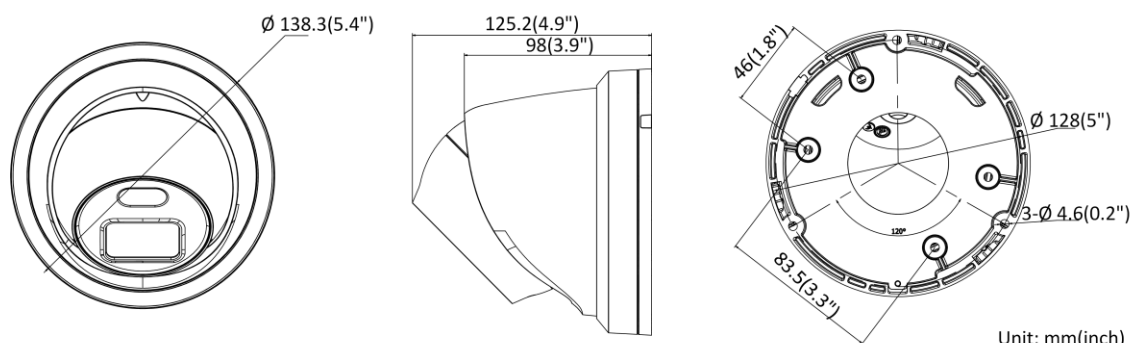

▪ Available Model

DS-2CD2347G2-LU (2.8 mm, 4 mm, 6 mm)

DS-2CD2347G2-L (2.8 mm, 4 mm, 6 mm)

▪ Dimension

Unit: mm(inch)